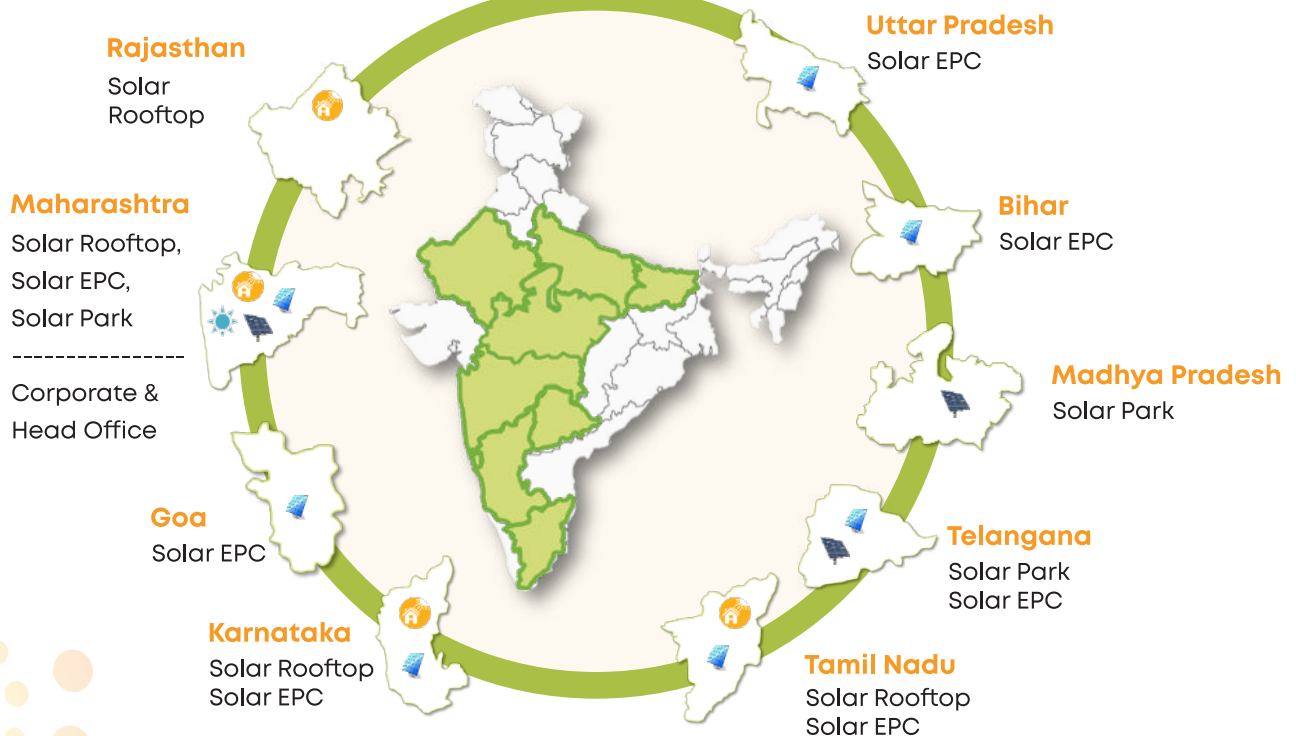

Customer-centric

- High rate of **repeat orders** from existing customers (up to 7 times) reflecting their trust
- Always putting **Customer First**

IMS CERTIFICATION

ISO 9001

ISO 14001

ISO 45001

FOOTPRINT & PROJECTS

PRESENT IN 9 STATES & GROWING

100 MW Solar EPC Project, Tamil Nadu

100 MW Solar Park, Zaheerabad, Telangana

50 MW Solar Park, Khandwa, Madhya Pradesh

50 MW Solar Park, Mandrup, Maharashtra

CORPORATE OFFICE: